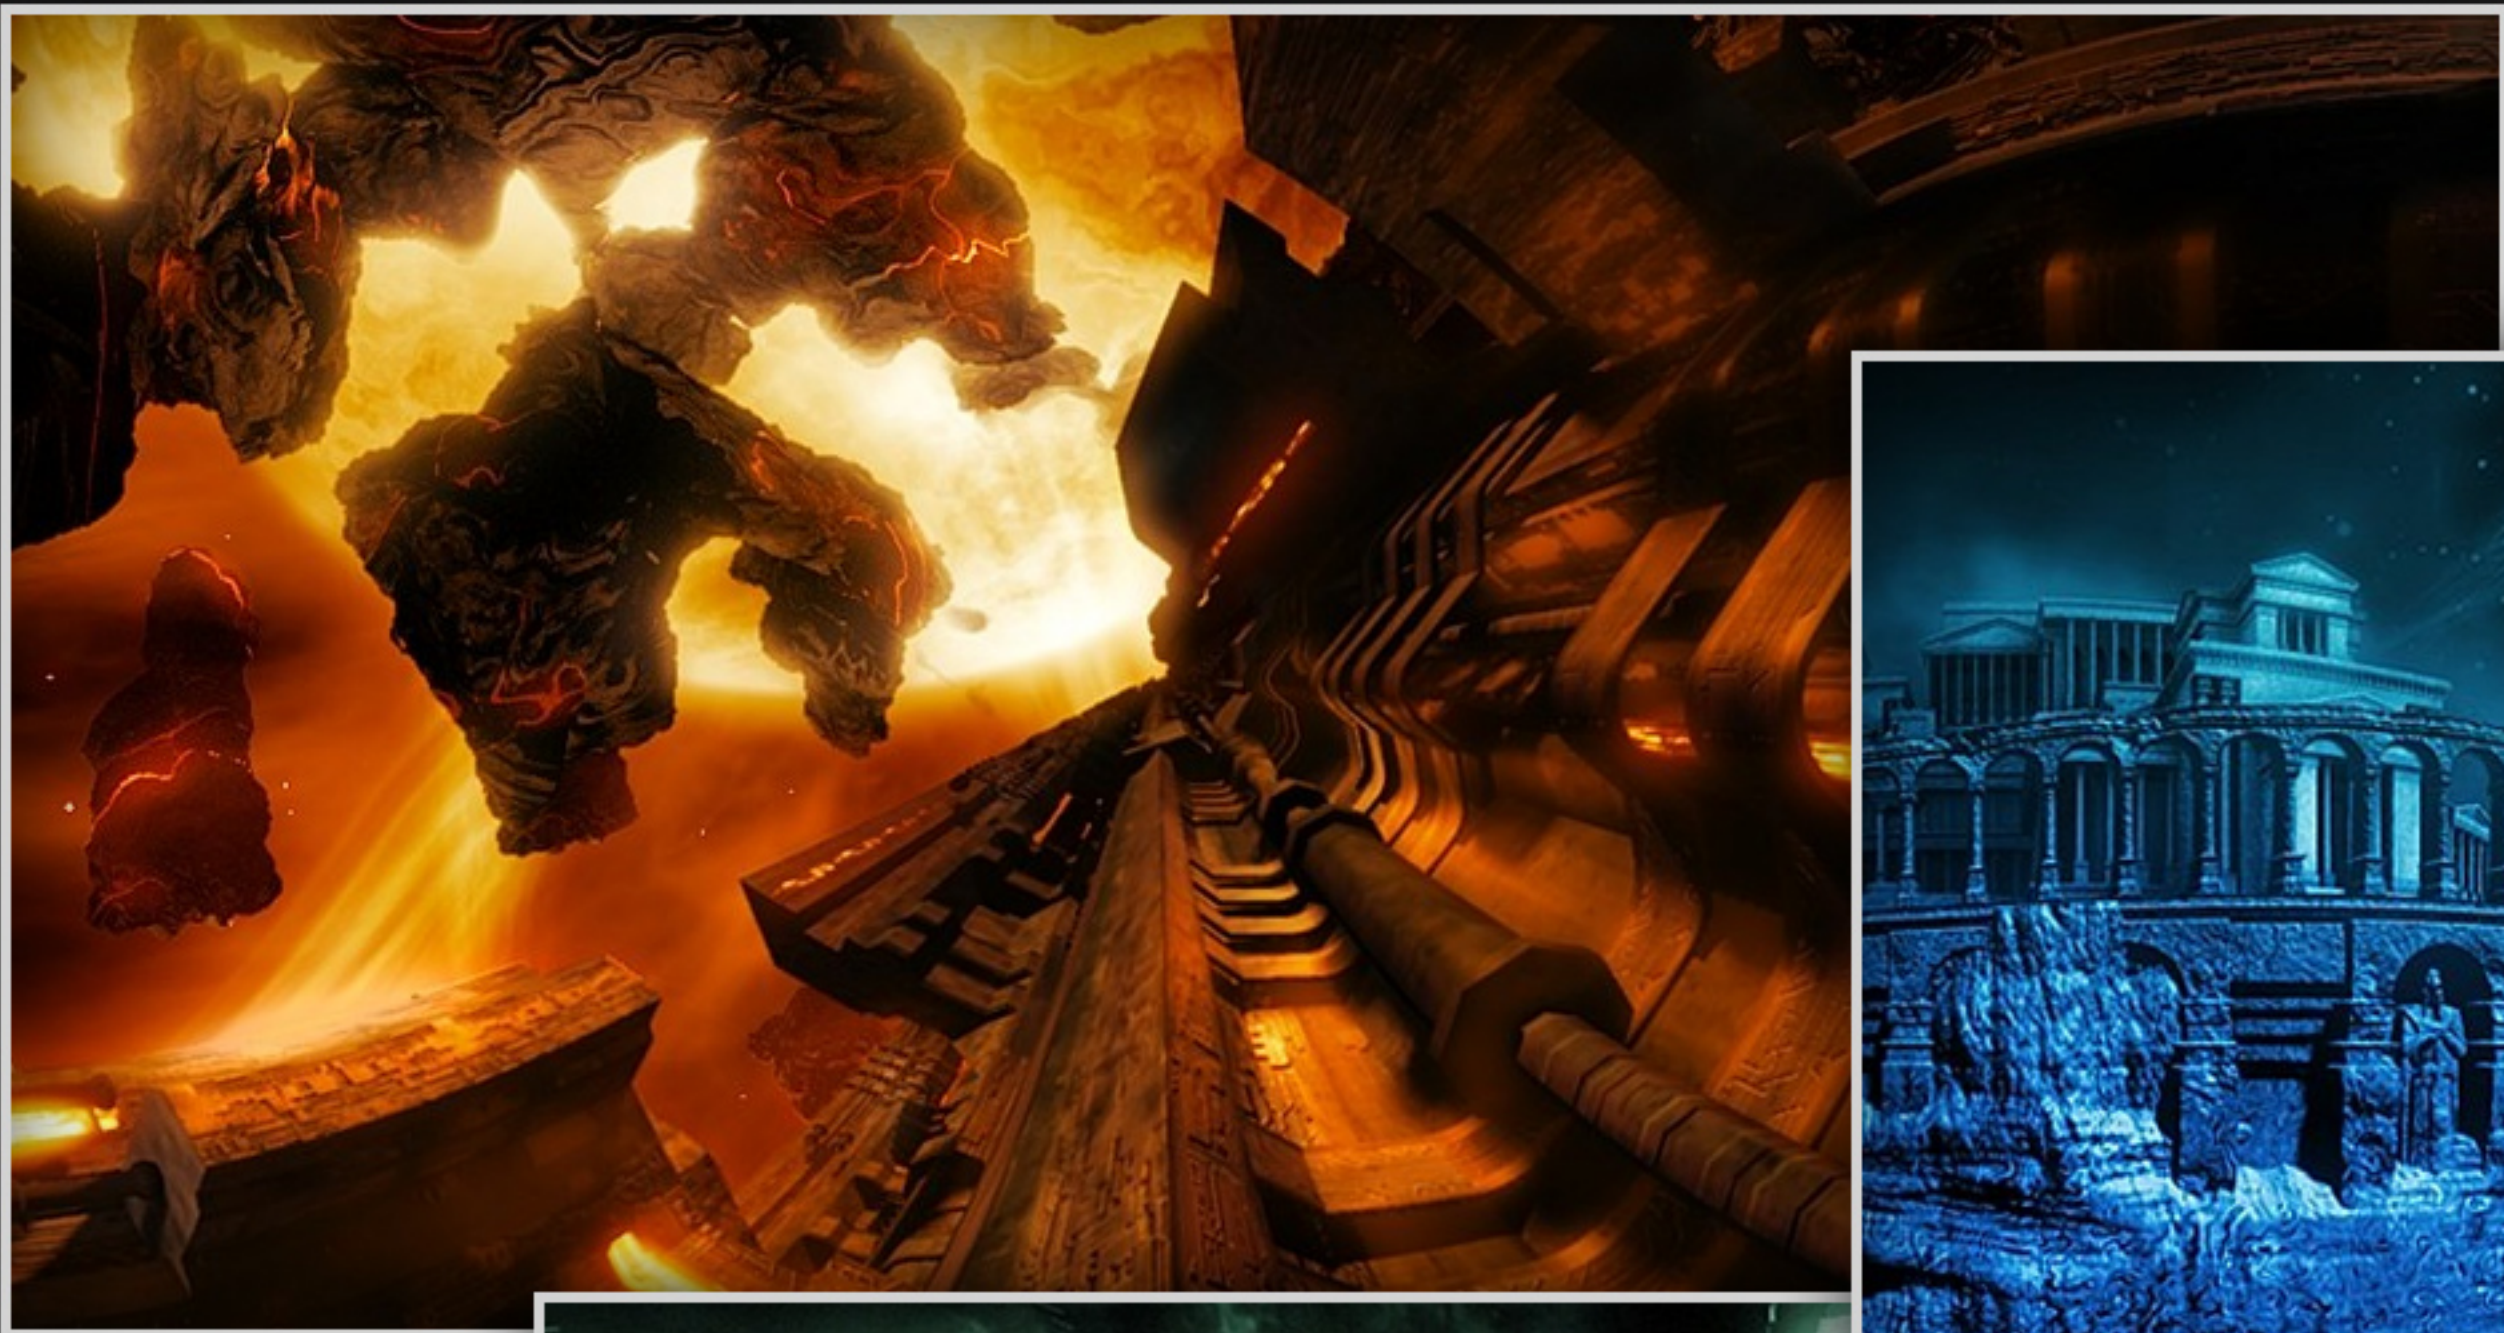

Xyanide Resurrection - Playlogic International (PS2, PSP)

Meacity © Qest Interactive. All rights reserved. PS3, PS Move, Playstation © SCEE - Sony Computer Entertainment. All rights reserved. Fairytale Fights, Xyanide © Playlogic Int. All rights reserved. Mesmerize, Tori Emaki, Aque Vita, EyeToy © SCEE - Sony Computer Entertainment. All rights reserved. Grand Prix Legends © Papyrus, Sierra Entertainment. All rights reserved.