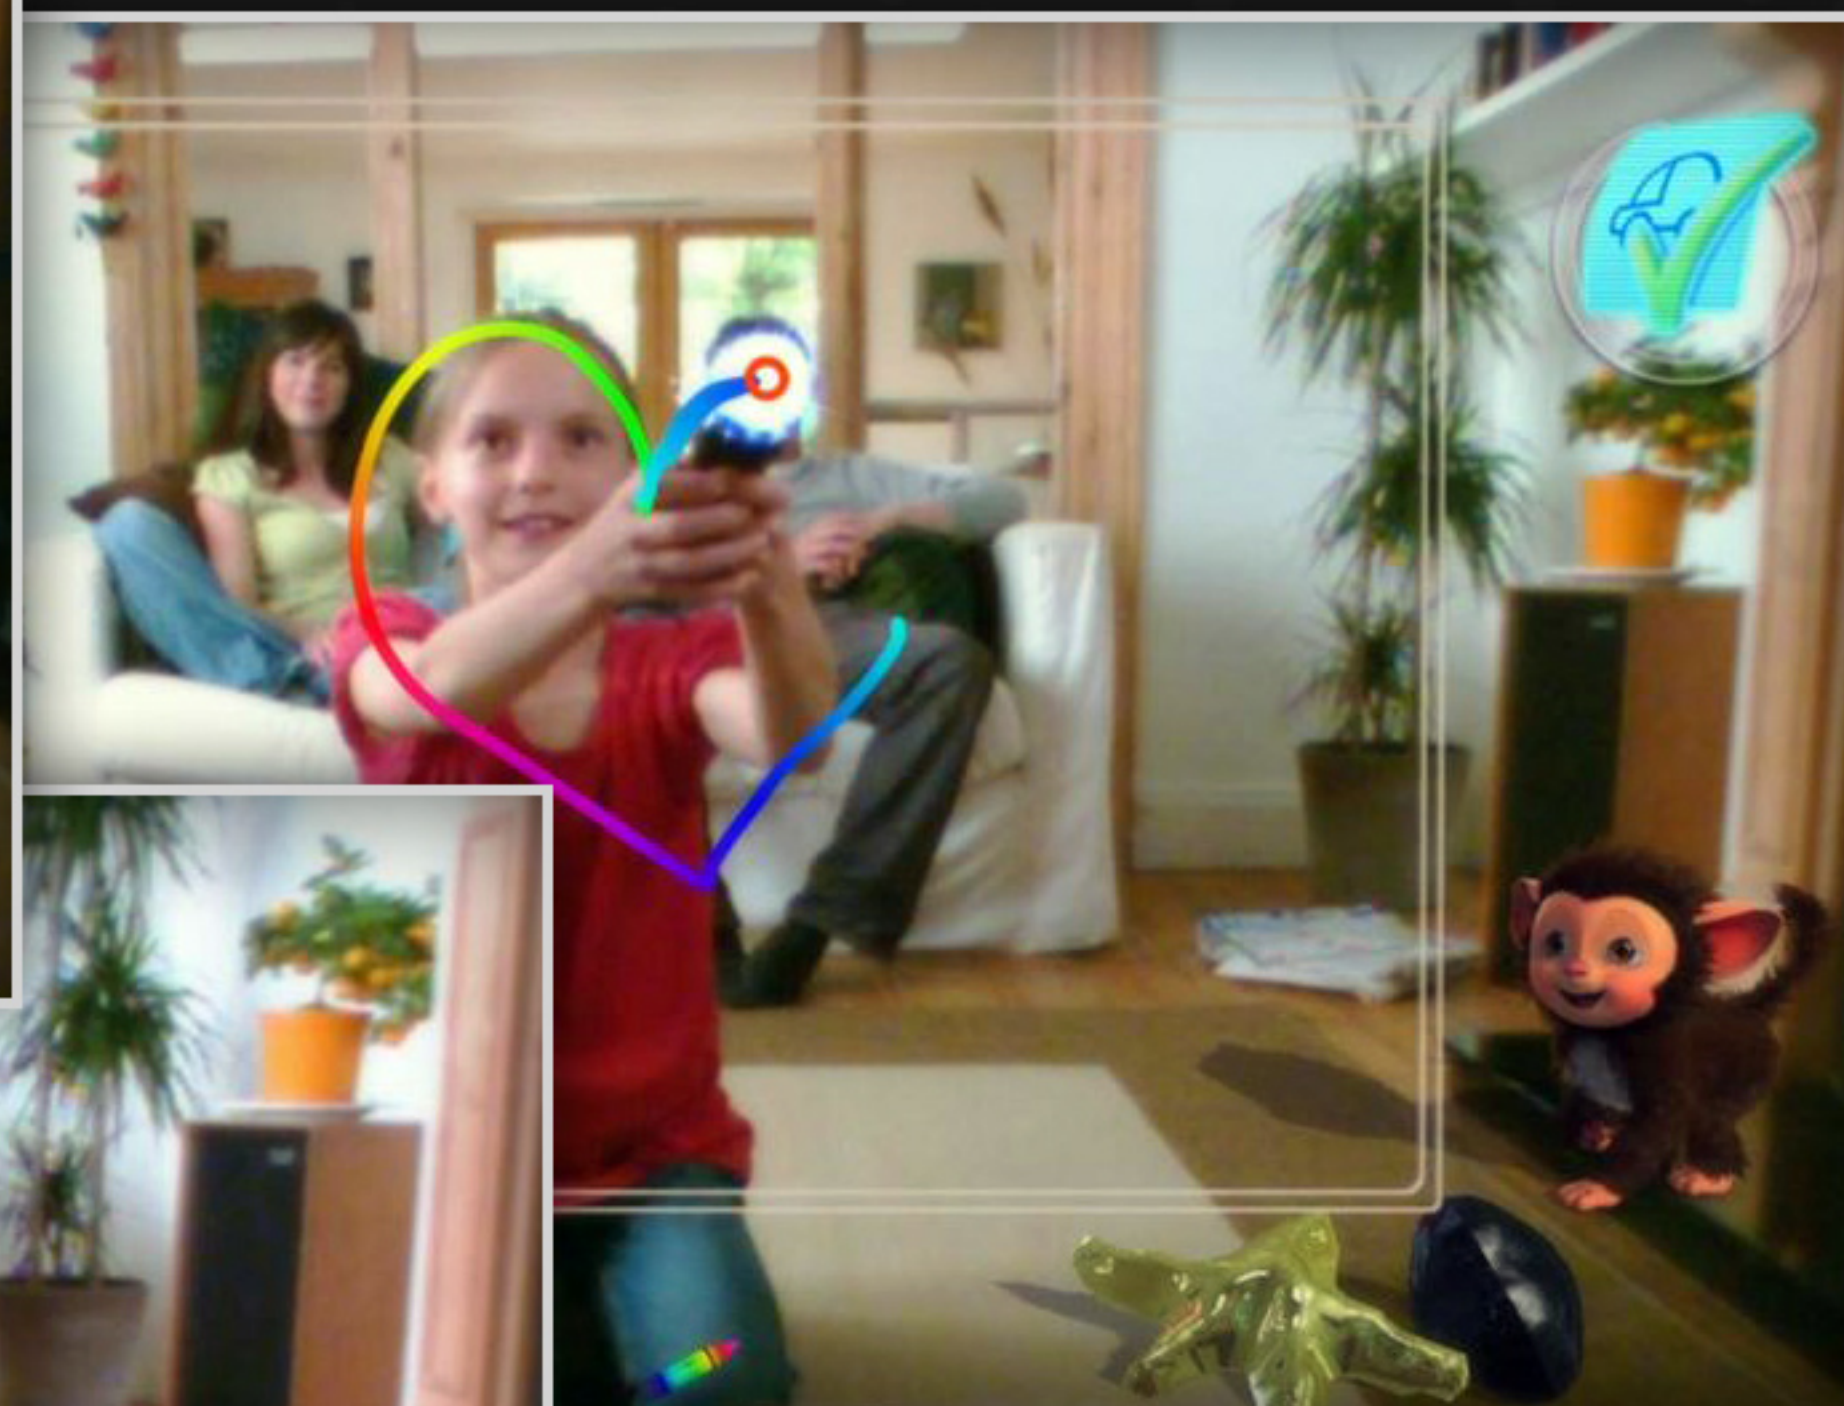

EyePet Move Edition - SONY Computer Entertainment, SCE London Studios (PS3)

Meacity © Qest Interactive. All rights reserved. PS3, PS Move, Playstation © SCEE - Sony Computer Entertainment. All rights reserved. Fairytale Fights, Xyanide © Playlogic Int. All rights reserved. Mesmerize, Tori Emaki, Aque Vita, EyeToy © SCEE - Sony Computer Entertainment. All rights reserved. Grand Prix Legends © Papyrus, Sierra Entertainment. All rights reserved.