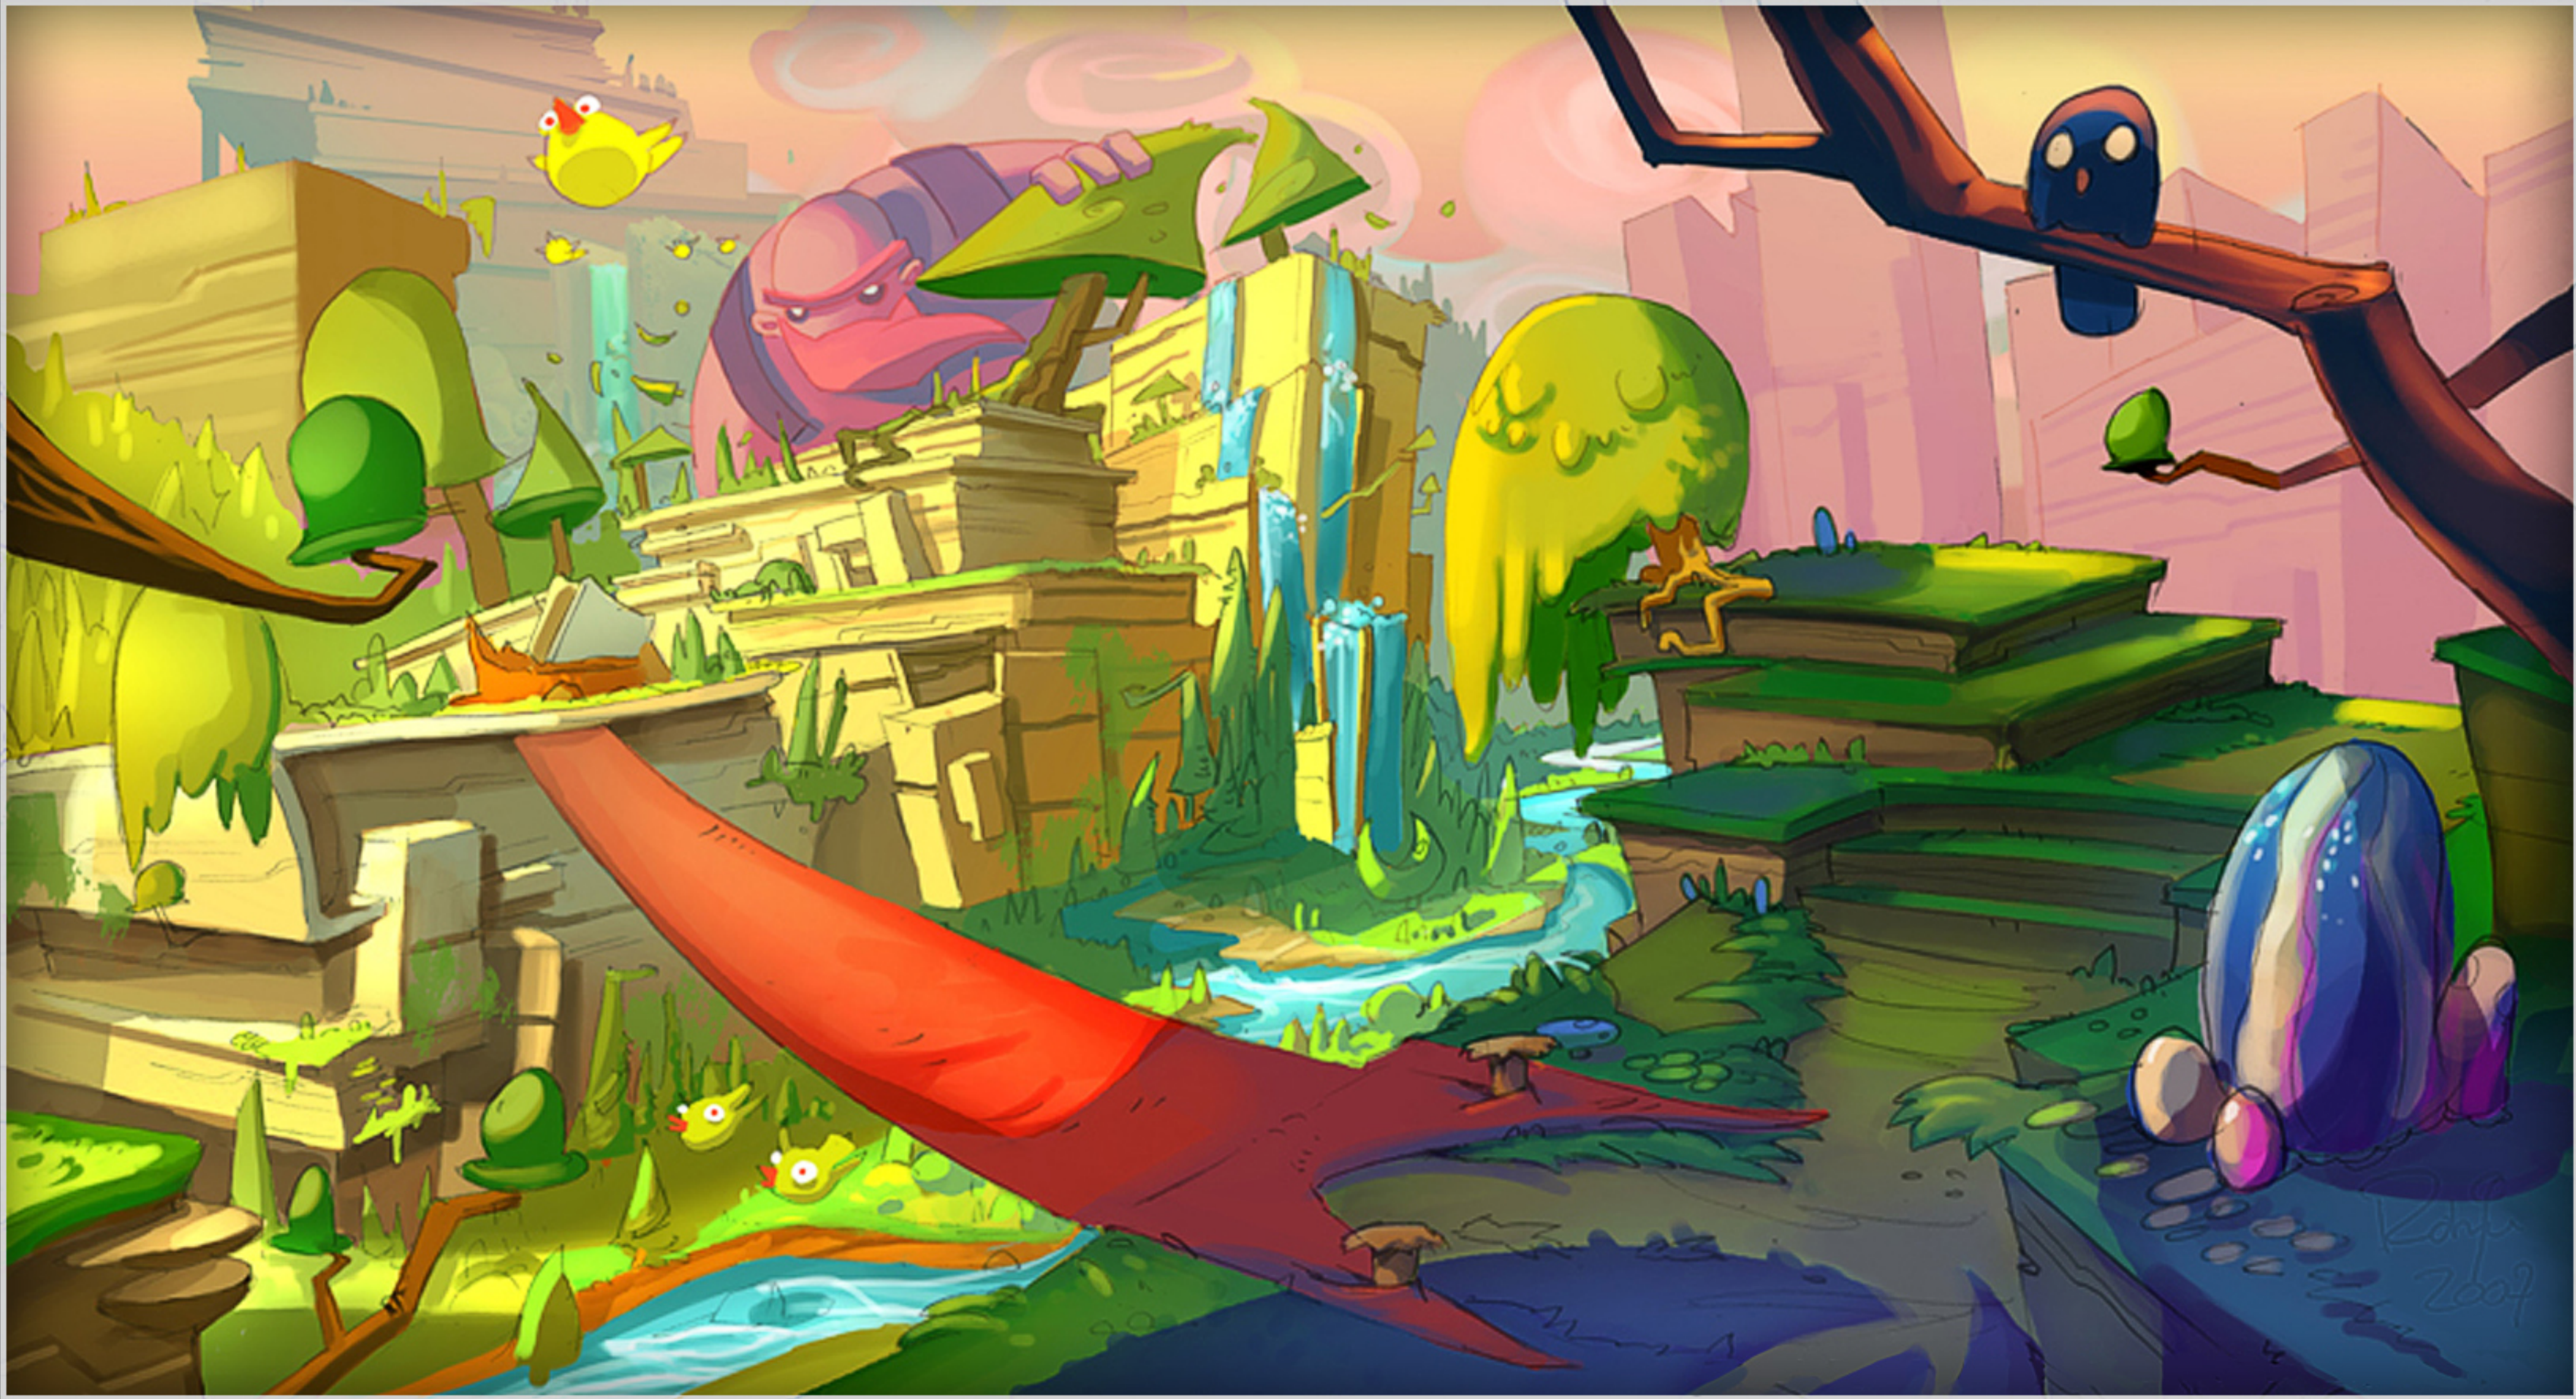

Fairytale Fights - Playlogic International (PS3, XBOX360)

Meacity © Qest Interactive. All rights reserved. PS3, PS Move, Playstation © SCEE - Sony Computer Entertainment. All rights reserved. Fairytale Fights, Xyanide © Playlogic Int. All rights reserved. Mesmerize, Tori Emaki, Aque Vita, EyeToy © SCEE - Sony Computer Entertainment. All rights reserved. Grand Prix Legends © Papyrus, Sierra Entertainment. All rights reserved.