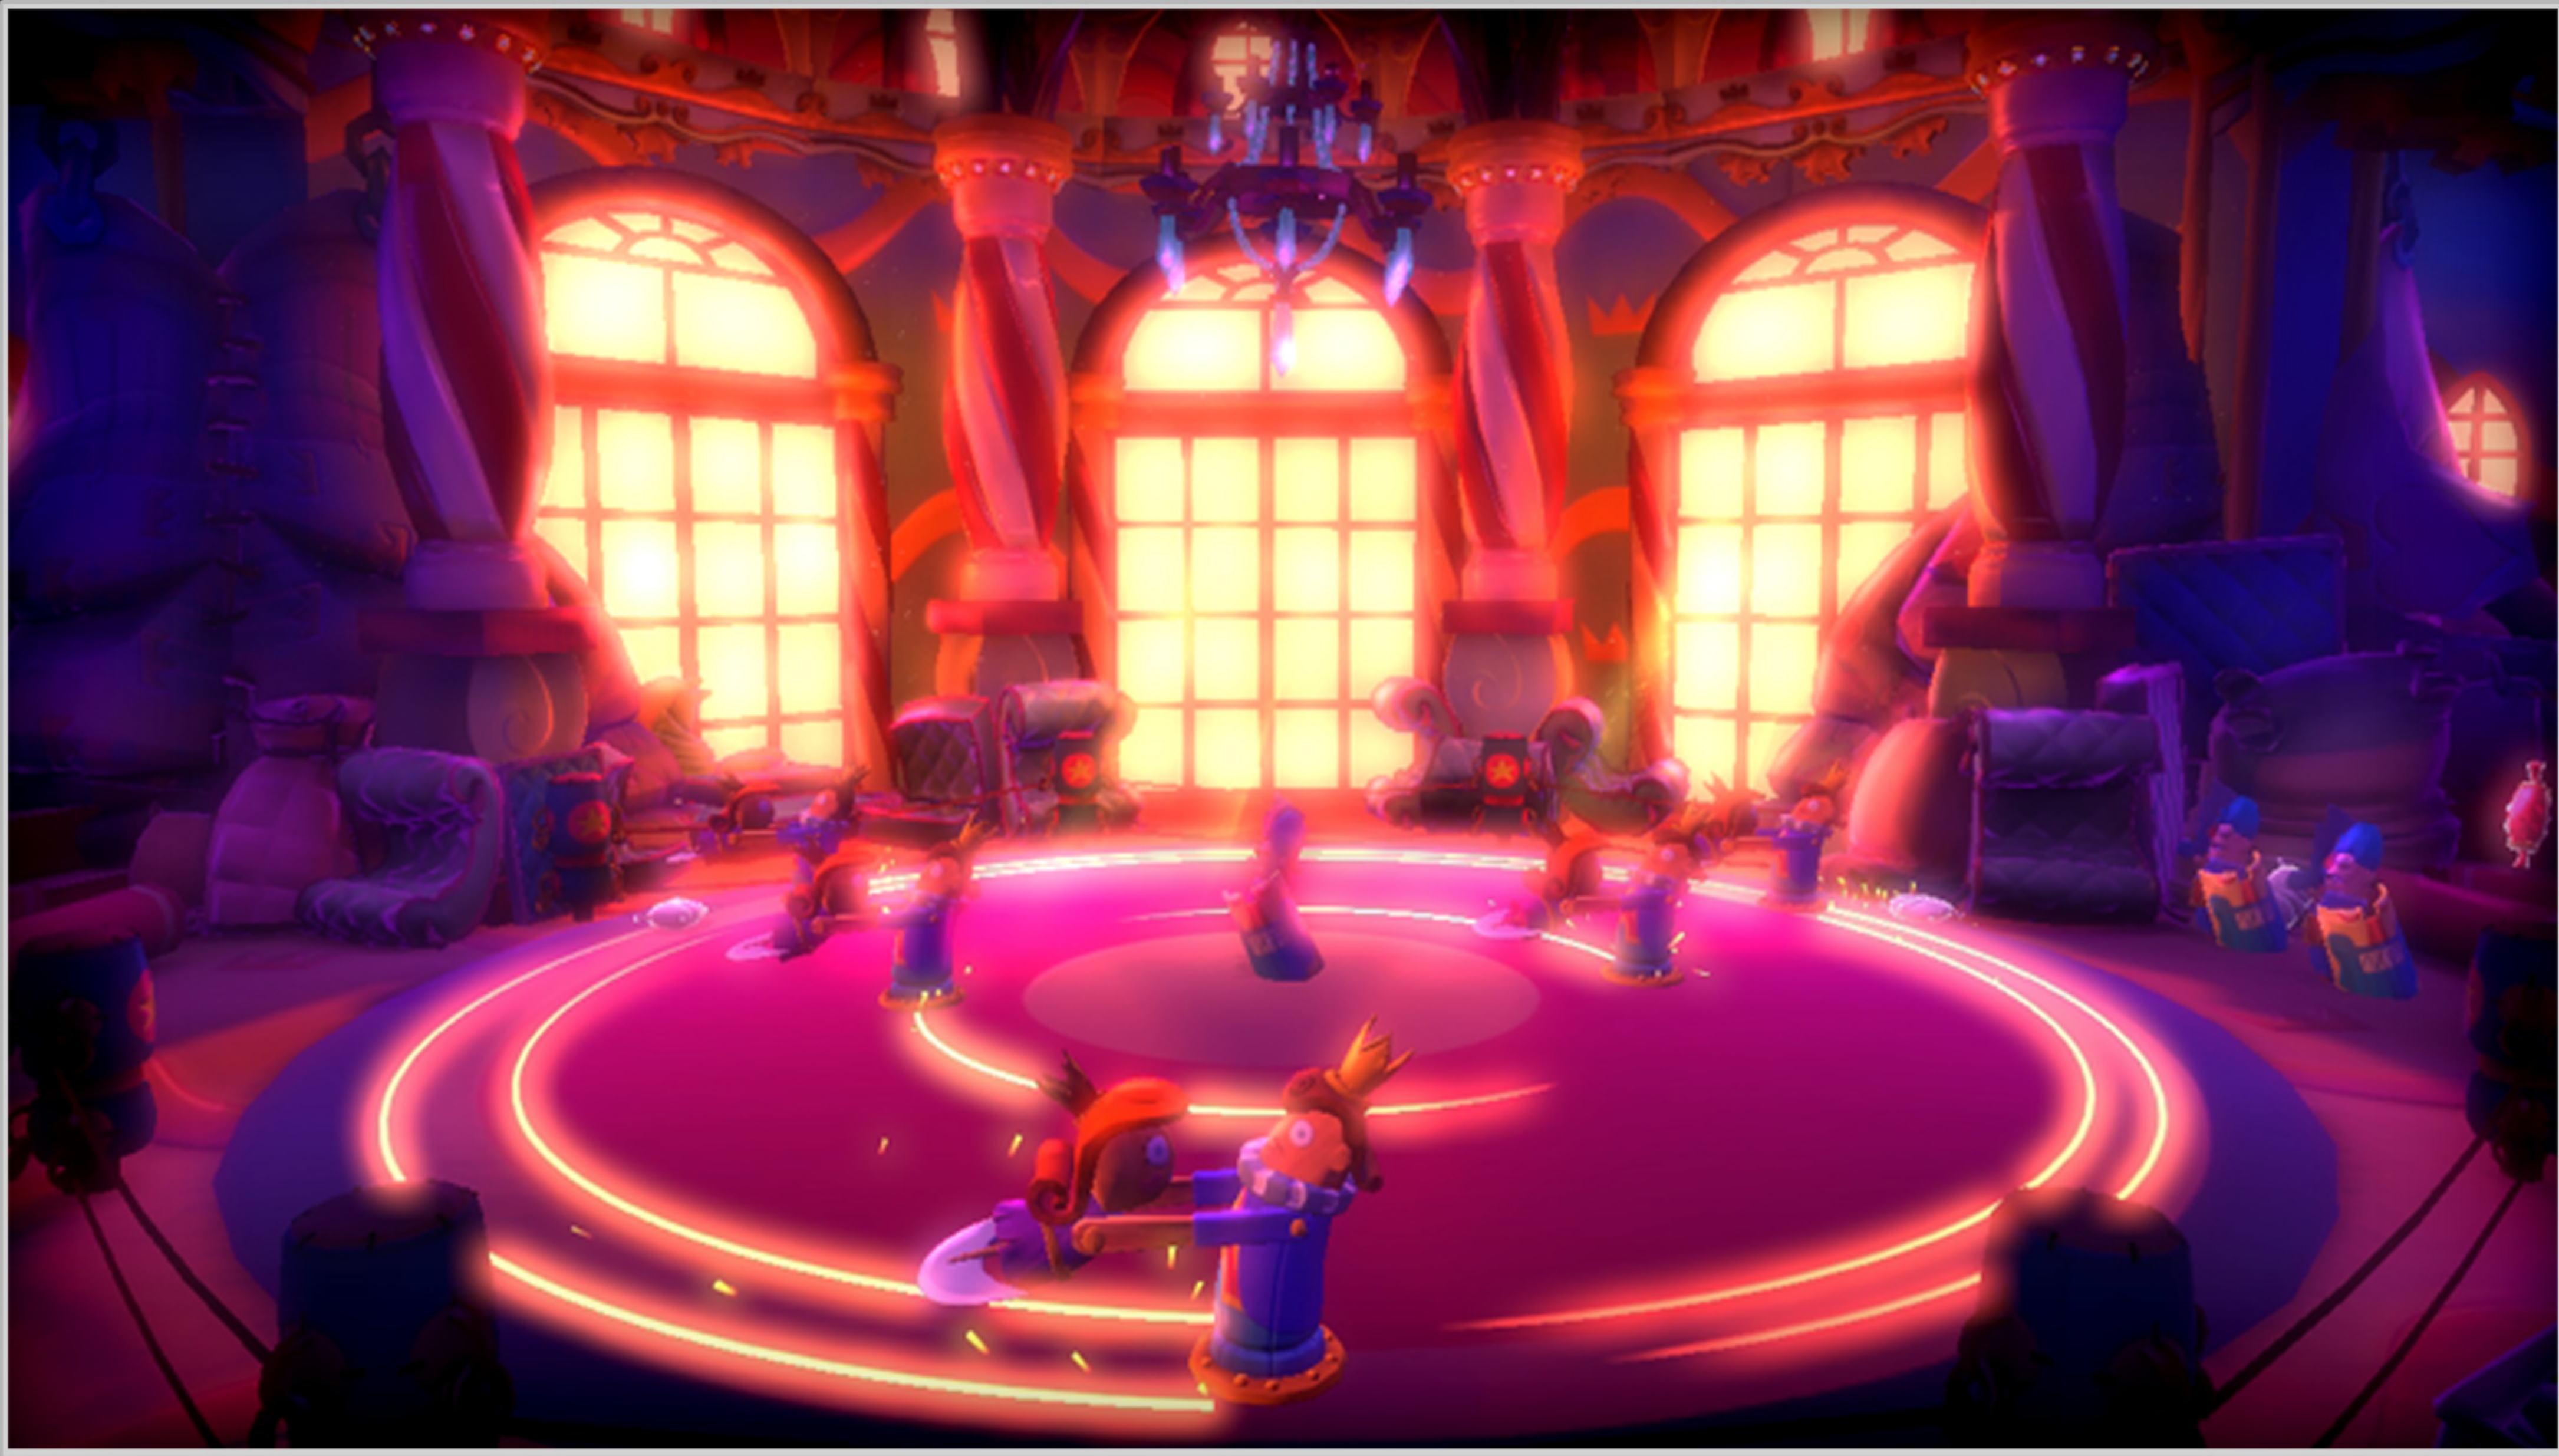

Fairytale Fights - Playlogic International (PS3, XBOX360)

Meacity © Qest Interactive. All rights reserved. PS3, PS Move, Playstation © SCEE - Sony Computer Entertainment. All rights reserved. Fairytale Fights, Xyanide © Playlogic Int. All rights reserved. Mesmerize, Tori Emaki, Aque Vita, EyeToy © SCEE - Sony Computer Entertainment. All rights reserved. Grand Prix Legends © Papyrus, Sierra Entertainment. All rights reserved.